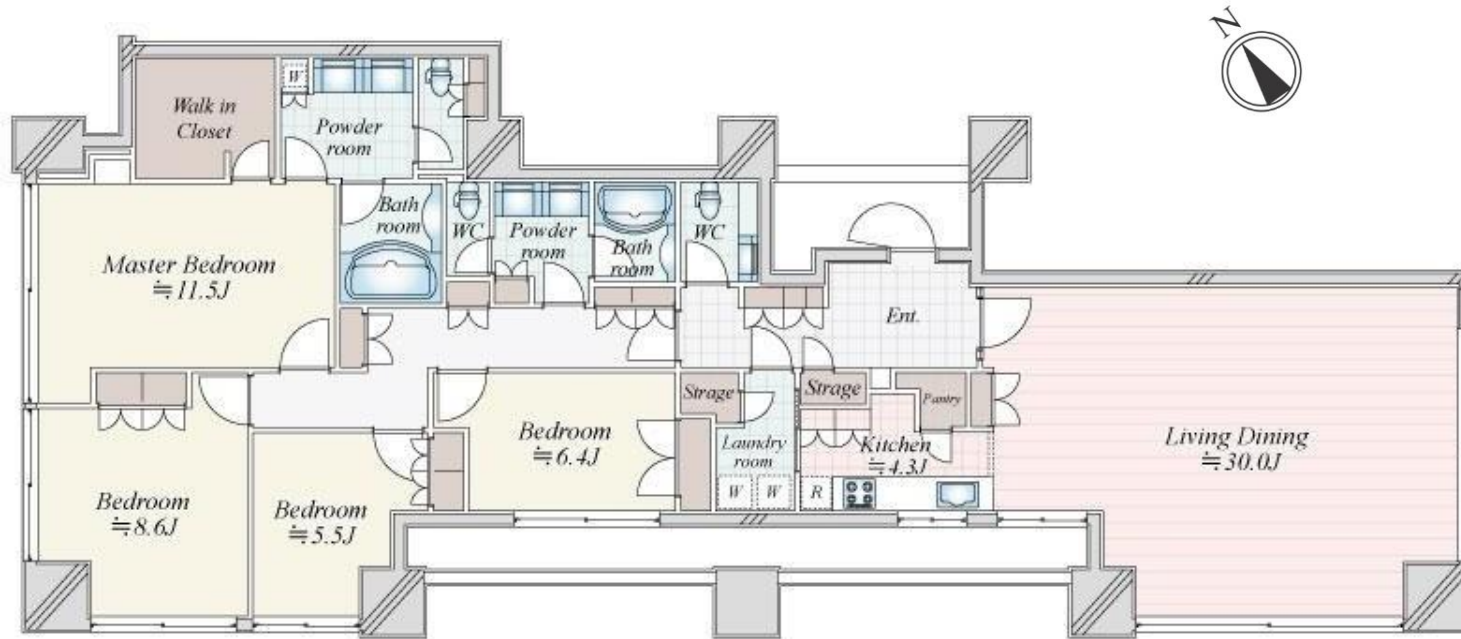

Public Facilities:

- **Luxury Guest Rooms**
- **Scenic Reception Lounge**
- **Professional Front Desk Service**
- **Storage Rooms**
- **Garbage Disposal Facilities on Each Floor**

Room Plan

Sales Information:

- Sales Price: ¥1,150,000,000
¥998,000,000 (Price Revised)
- Room Number: Unit 1102
- Exclusive Area: 185.44m²
- Layout:
4LDK + Walk-In Closet + Laundry Room
- Repair Reserve Fund: ¥33,380/month
- Management Fee: ¥126,100/month
- Primary Orientation: Southwest
- Parking: ¥47,000 - ¥55,000 /month
- Current Status: Vacant
- Handover Period: Negotiable