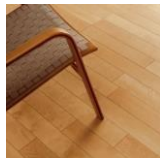

Room Photos

Renovation

Complete Renovation:
Finished in late April 2024

Kitchen Renovation:

Featuring Valcucine, renowned for its high-end design and premium materials.

•**Floor Tiles Manufacturer:**
MARAZZI
•**Series:** All Marble
•**Color:** Snow White